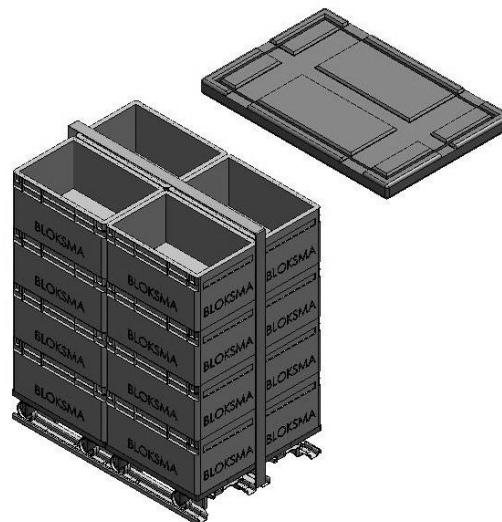

VDA-Cover

Item no. 202671 plastic cover 1.200 x 800 mm
Item no. 202672 compatible lashing strap
Item no. 202696 plastic cover with integrated lashing strap

Other models / dimensions on request.