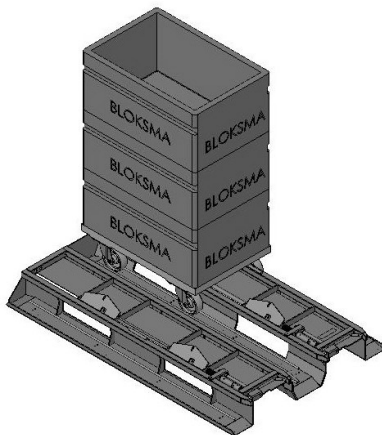

Transport of the rack by industrial trucks such as forklift truck, pallet truck (to a certain extend), electric pallet truck etc.

To some extend the racks are stackable

Open systems

Various designs available, see also TRANSPORT LOGISTICS TFG – Transport pallet I-III

Item no. 144616

Item no. 201537  
for BOZ 630 x 430 mm  
see chapter TROLLEYS BOZ

Item no. 146725  
for BOF 24 x 15 inch  
or 30 x 24 inch