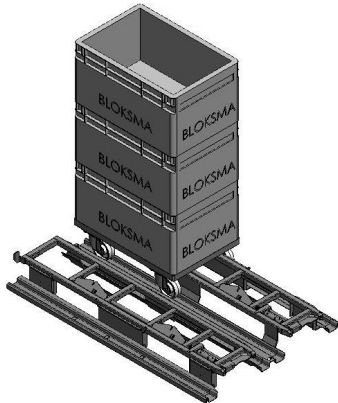

TROLLEYS – TRANSPORT PALLET

Item no. 143965
for BOF 600 x 400 mm
or 800 x 600 mm

Item no. 147692
for BOF 600 x 500 mm