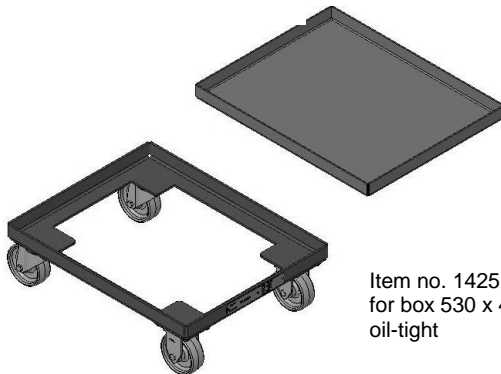

## Trolleys Accessories I

Top tray:  
serves as drip tray and  
centering for boxes

Item no. 202695  
for box 500 x 298 mm  
oil-tight

Item no. 139155  
for box 572 x 270 mm  
oil-tight

Item no. 204655  
for box 470 x 310 mm  
oil-tight

Item no. 147216  
for 3 boxes 395 x 185 mm  
oil-tight

Item no. 142512  
for box 530 x 420 mm  
oil-tight

Item no. 206963  
for boxes 400 x 600 mm  
oil-tight

Other models / dimensions on request.