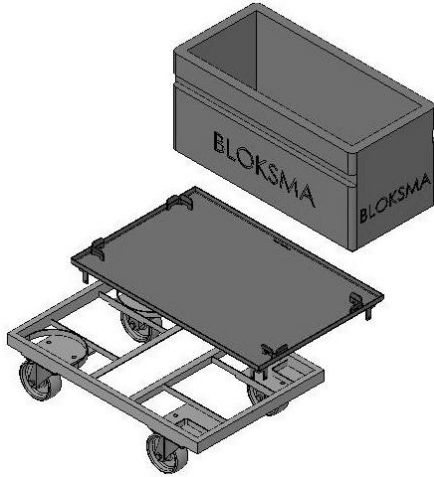

## TROLLEYS – TOP TRAY

## Trolleys Accessories I

Top tray:  
serves as drip tray and  
centering for boxes

Item no. 202695  
for box 500 x 298 mm  
oil-tight

Item no. 139155  
for box 572 x 270 mm  
oil-tight

Item no. 204655  
for box 470 x 310 mm  
oil-tight

Item no. 147216  
for 3 boxes 395 x 185 mm  
oil-tight

Item no. 142512  
for box 530 x 420 mm  
oil-tight

Item no. 206963  
for boxes 400 x 600 mm  
oil-tight

Other models / dimensions on request.