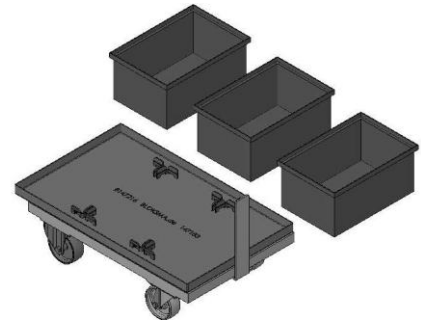

## Trolleys Accessories I

Top tray:  
serves as drip tray and  
centering for boxes

Item no. 202695  
for box 500 x 298 mm  
oil-tight

Item no. 139155  
for box 572 x 270 mm  
oil-tight

Item no. 204655  
for box 470 x 310 mm  
oil-tight

Item no. 147216  
for 3 boxes 395 x 185 mm  
oil-tight

Item no. 142512  
for box 530 x 420 mm  
oil-tight

Item no. 206963  
for boxes 400 x 600 mm  
oil-tight

Other models / dimensions on request.