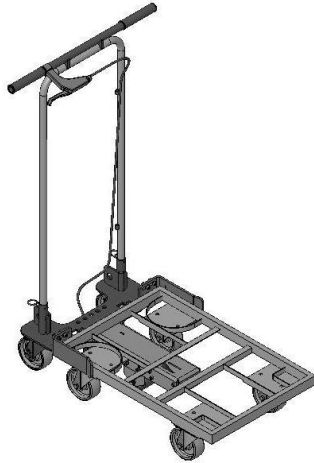

## Trolleys Accessories I

Top tray:  
serves as drip tray and  
centering for boxes

Item no. 202695  
for box 500 x 298 mm  
oil-tight

Item no. 139155  
for box 572 x 270 mm  
oil-tight

Item no. 204655  
for box 470 x 310 mm  
oil-tight

Item no. 147216  
for 3 boxes 395 x 185 mm  
oil-tight

Item no. 142512  
for box 530 x 420 mm  
oil-tight

Item no. 206963  
for boxes 400 x 600 mm  
oil-tight

Other models / dimensions on request.

## TROLLEYS – PUSH HOLDER

## Trolleys Accessories II

Push holder:

appliance for ergonomic  
transport of empty trolleys or  
boxes stacks with low height

Item no. 200149  
for trolleys BOF  
see chapter TROLLEYS BOF II – BOF VII  
with bowden-cable