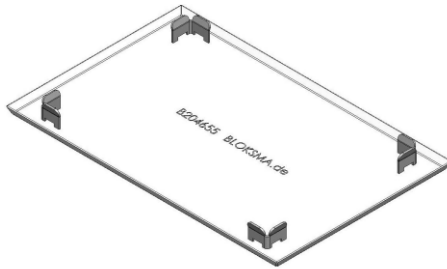

## Trolleys Accessories I

Top tray:  
serves as drip tray and  
centering for boxes

Item no. 202695  
for box 500 x 298 mm  
oil-tight

Item no. 139155  
for box 572 x 270 mm  
oil-tight

Item no. 204655  
for box 470 x 310 mm  
oil-tight

Item no. 147216  
for 3 boxes 395 x 185 mm  
oil-tight

Item no. 142512  
for box 530 x 420 mm  
oil-tight

Item no. 206963  
for boxes 400 x 600 mm  
oil-tight

Other models / dimensions on request.