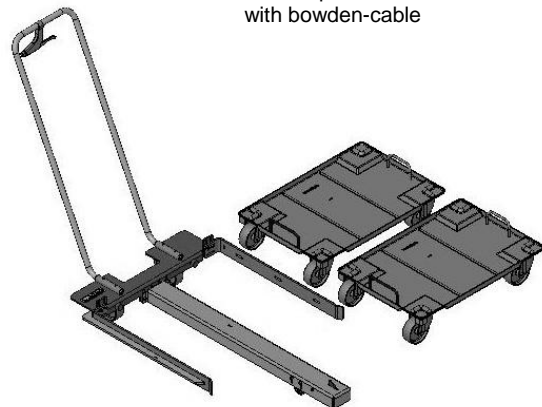

Item no. 141304
for 2 trolleys BOZ
see chapter TROLLEYS BOZ I – BOZ II
with bowden-cable

Other models / dimensions on request.