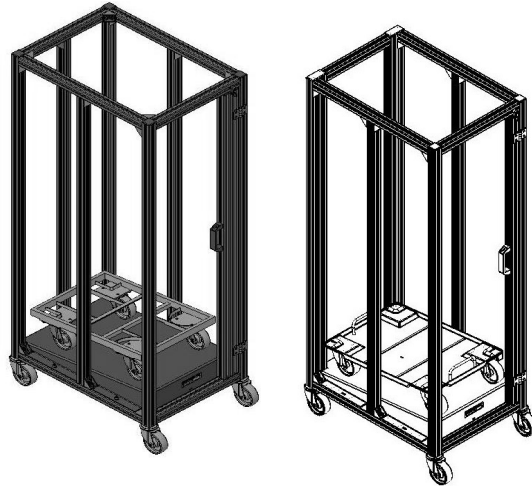

TROLLEYS

Trolleys Accessories IV

Collecting rack

Item no. 138648

Collecting rack:
For space-saving storage of
empty trolleys

Centering station:
Centering of trolleys

VDA-Cover

Centering station