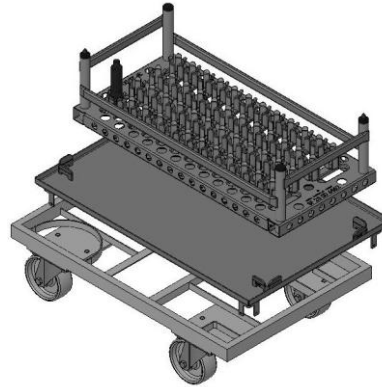

## TROLLEYS – TOP TRAY

## Trolleys Accessories I

Top tray:  
serves as drip tray and  
centering for boxes

Item no. 202695  
for box 500 x 298 mm  
oil-tight

Item no. 139155  
for box 572 x 270 mm  
oil-tight

Item no. 204655  
for box 470 x 310 mm  
oil-tight

Item no. 147216  
for 3 boxes 395 x 185 mm  
oil-tight

Item no. 142512  
for box 530 x 420 mm  
oil-tight

Item no. 206963  
for boxes 400 x 600 mm  
oil-tight

Other models / dimensions on request.